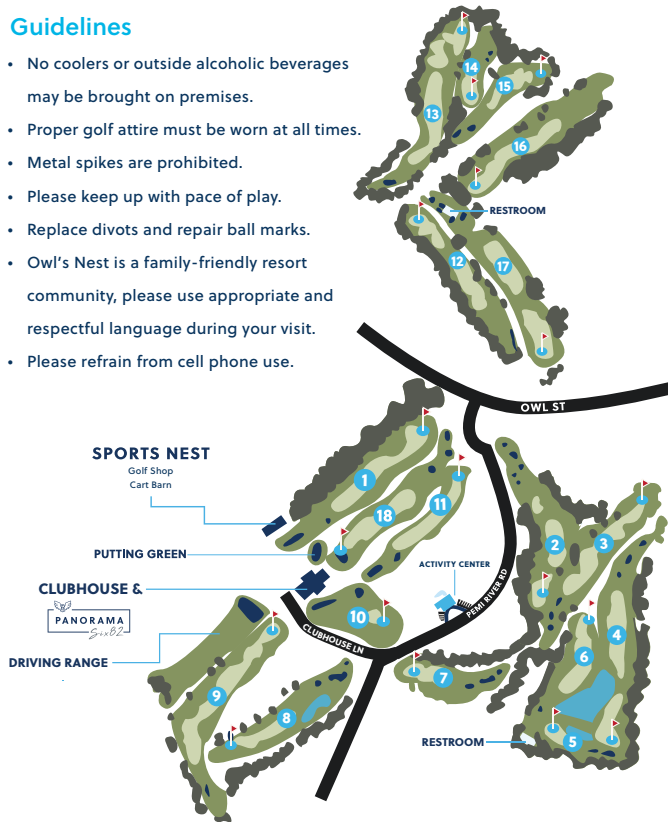

Local Rules

- Embedded ball rule in effect through the green.
- All paved roadways and railroad tracks are out-of-bounds.
- All flower beds and mulched areas are mandatory Ground Under Repair.

Guidelines

- No coolers or outside alcoholic beverages may be brought on premises.
- Proper golf attire must be worn at all times.
- Metal spikes are prohibited.
- Please keep up with pace of play.
- Replace divots and repair ball marks.
- Owl's Nest is a family-friendly resort community, please use appropriate and respectful language during your visit.
- Please refrain from cell phone use.

OWL'S NEST

THE WHITE MOUNTAINS

Golf Shop: (603) 726-3076 ext. 211
Restaurant: (603) 726-3076 ext. 215
owlsnestresort.com

Hole		1	2	3	4	5	6	7	8	9	Out	PLAYER INITIALS										HANDICAP	NET	
		10	11	12	13	14	15	16	17	18	In	Tot												
Black	73.0/133	400	433	441	543	190	343	213	380	541	3484	152	356	428	521	220	282	473	526	377	3335	6819		
Blue	71.0/131	385	392	436	523	175	325	195	355	496	3282	134	336	413	500	174	270	465	513	360	3165	6447		
White	M: 69.5/125 W: 74.0/132	370	366	395	503	160	311	174	335	483	3097	127	316	391	489	160	259	435	488	348	3013	6110		
Gold	M: 67.6/120 W: 70.7/124	359	357	335	471	145	298	152	318	467	2902	113	296	373	454	120	239	417	446	326	2784	5686		
Green	M: 64.9/110 W: 70.0/122	295	337	325	431	110	271	140	292	428	2629	76	276	340	447	105	224	366	436	275	2545	5174		
Par		4	4	4	5	3	4	3	4	5	36	3	4	4	5	3	4	4	5	4	36	72		
Pace of Play		:15	:30	:45	1:03	1:16	1:31	1:44	1:59	2:16		2:28	2:43	2:58	3:16	3:28	3:43	3:58	4:15	4:30				
Handicap		13	7	1	3	17	11	9	15	5		18	12	4	2	16	10	6	8	14				